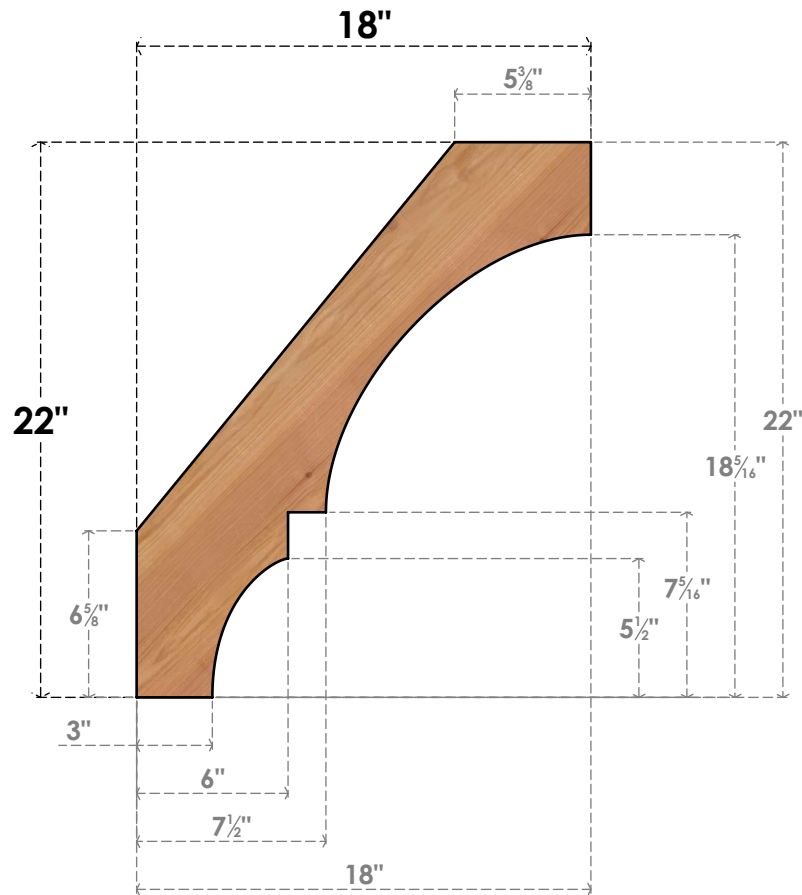

BRC04X18X22BOA00SWR

3 1/2"W X 18"D X 22"H BALBOA SMOOTH BRACE, WESTERN RED CEDAR

SIDE

FRONT

EKENA MILLWORK
 2300 WEST MAIN ST.
 CLARKSVILLE, TX 75426
 TOLL FREE: 866-607-0453
 WWW.EKENAMILLWORK.COM

NOTES

1. INSTALLATION TO BE COMPLETED IN ACCORDANCE WITH MANUFACTURER'S SPECIFICATIONS.
2. DRAWING MAY NOT BE TO SCALE
3. THIS DRAWING IS INTENDED FOR DESIGN AND PLANNING PURPOSES ONLY.
4. ALL INFORMATION CONTAINED HEREIN WAS CURRENT AT THE TIME OF DEVELOPMENT BUT MUST BE REVIEWED AND APPROVED BY THE PRODUCT MANUFACTURER TO BE CONSIDERED ACCURATE.
5. PRODUCTS ARE NOT KILN DRIED. THIS ITEM IS UNIQUE AND WILL CONTAIN THE NATURAL VARIATIONS THAT THE WOOD SPECIES OFFERS. THIS MAY RESULT IN VARIATIONS UP TO 1/4"