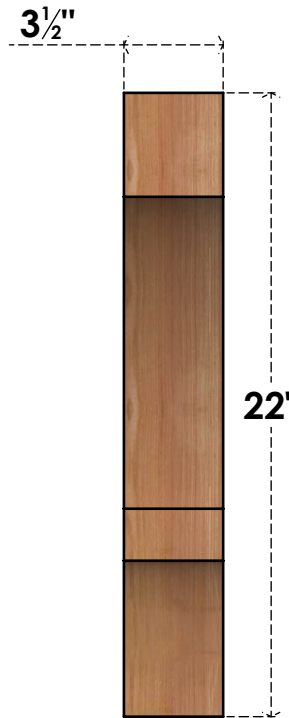

BRC04X18X22BOA00SWR

3 1/2"W X 18"D X 22"H BALBOA SMOOTH BRACE, WESTERN RED CEDAR

SIDE

FRONT

EKENA MILLWORK
 2300 WEST MAIN ST.
 CLARKSVILLE, TX 75426
 TOLL FREE: 866-607-0453
 WWW.EKENAMILLWORK.COM

NOTES

1. INSTALLATION TO BE COMPLETED IN ACCORDANCE WITH MANUFACTURER'S SPECIFICATIONS.
2. DRAWING MAY NOT BE TO SCALE
3. THIS DRAWING IS INTENDED FOR DESIGN AND PLANNING PURPOSES ONLY.
4. ALL INFORMATION CONTAINED HEREIN WAS CURRENT AT THE TIME OF DEVELOPMENT BUT MUST BE REVIEWED AND APPROVED BY THE PRODUCT MANUFACTURER TO BE CONSIDERED ACCURATE.
5. PRODUCTS ARE NOT KILN DRIED. THIS ITEM IS UNIQUE AND WILL CONTAIN THE NATURAL VARIATIONS THAT THE WOOD SPECIES OFFERS. THIS MAY RESULT IN VARIATIONS UP TO 1/4"